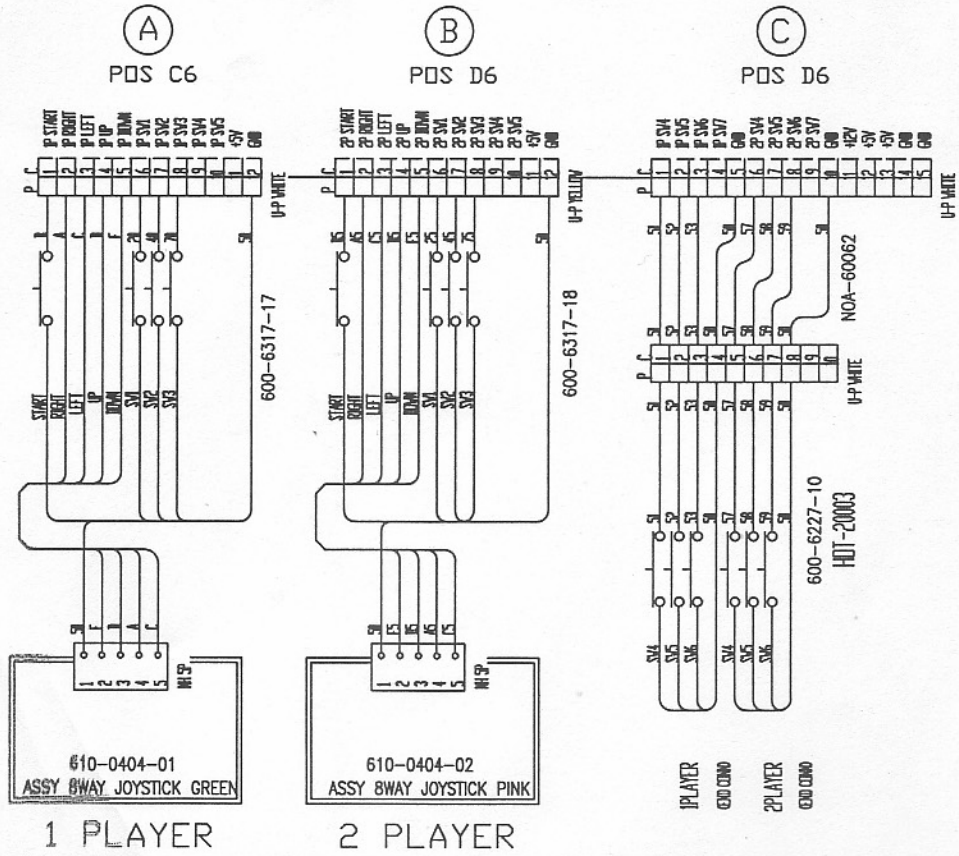

ASSY NOA-1450UK I/O UNIT (NOBURUK 1/2 POS'S C,D,E,F/5)

ANALOGUE OPERATION

ASSY CONTROL PANEL 2A6B

ASSY NOA-1450UK I/O UNIT (NOBURUK 1/2 POS'S C,D,E,F/5)

DIGITAL OPERATION

ASSY CONTROL PANEL 2L12B

EARTH MAP

8	BLACK	F	LIGHT GREEN	C	WHITE
7	BROWN	F	RED	C	WHITE
6	RED	F	RED	C	WHITE
5	WHITE	F	RED	C	WHITE
4	GREEN	F	BROWN	C	WHITE
3	YELLOW	F	SKY BLUE	C	WHITE
2	BLUE	F	PINK	C	WHITE
1	RED	F	GRAY	C	WHITE

NOB-0000UK

DRAWN  
MT  
19/04/99

SEGA SEGA ENTERPRISES,LTD.

NAOMI UNIVERSAL CABI UR NOBURUK 2/2

THIS DRAWING WILL IN NO WAY BE COPIED TO BE REPRODUCED.