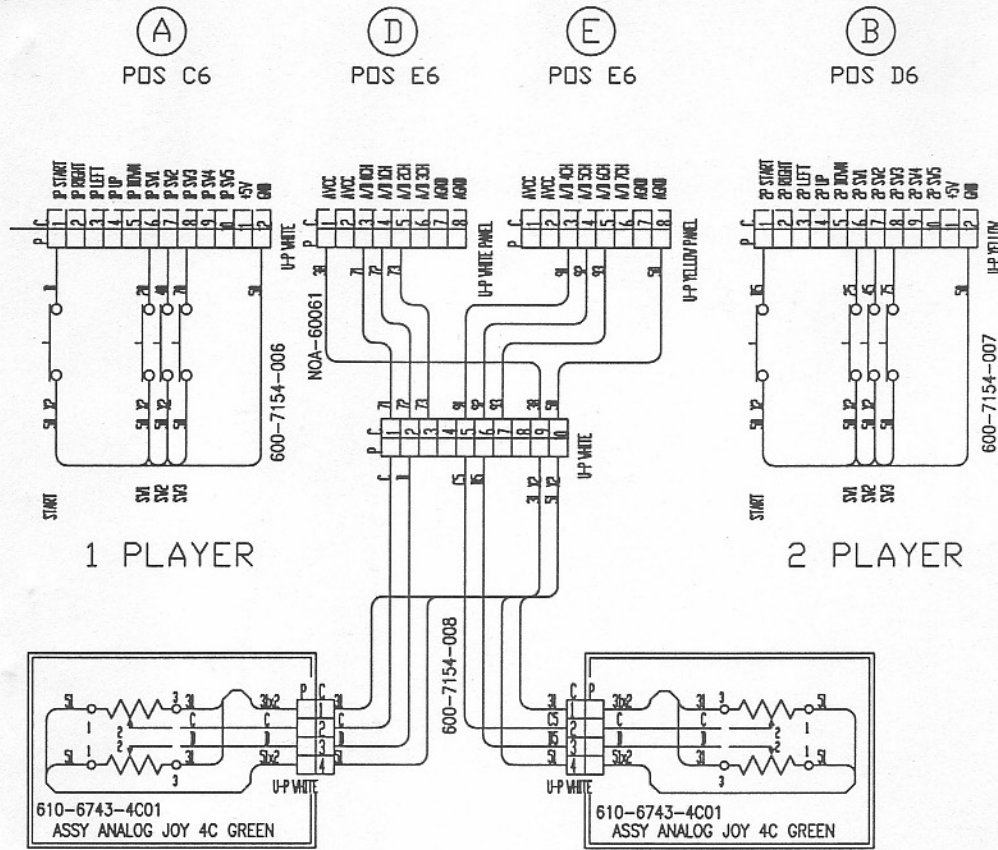

ASSY NOA-1450UK I/O UNIT (NOBURUK 1/2 POS'S C,D,E,F/5)

ANALOGUE OPERATION

ASSY CONTROL PANEL 2A6B

ASSY NOA-1450UK I/O UNIT (NOBURUK 1/2 POS'S C,D,E,F/5)

DIGITAL OPERATION

ASSY CONTROL PANEL 2L12B

EARTH MAP

8	BLACK	F	LIGHT GREEN	C	WHITE
7	BROWN	F	RED	C	WHITE
6	RED	F	RED	C	WHITE
5	WHITE	F	RED	C	WHITE
4	GREEN	F	BROWN	C	WHITE
3	YELLOW	F	SKY BLUE	C	WHITE
2	BLUE	F	PINK	C	WHITE
1	RED	F	GRAY	C	WHITE

NOB-0000UK

DRAWN  
MT  
19/04/99

SEGA SEGA ENTERPRISES,LTD.

NAOMI UNIVERSAL CABI UR NOBURUK 2/2

THIS DRAWING WILL IN NO WAY BE COPIED TO BE REPRODUCED.