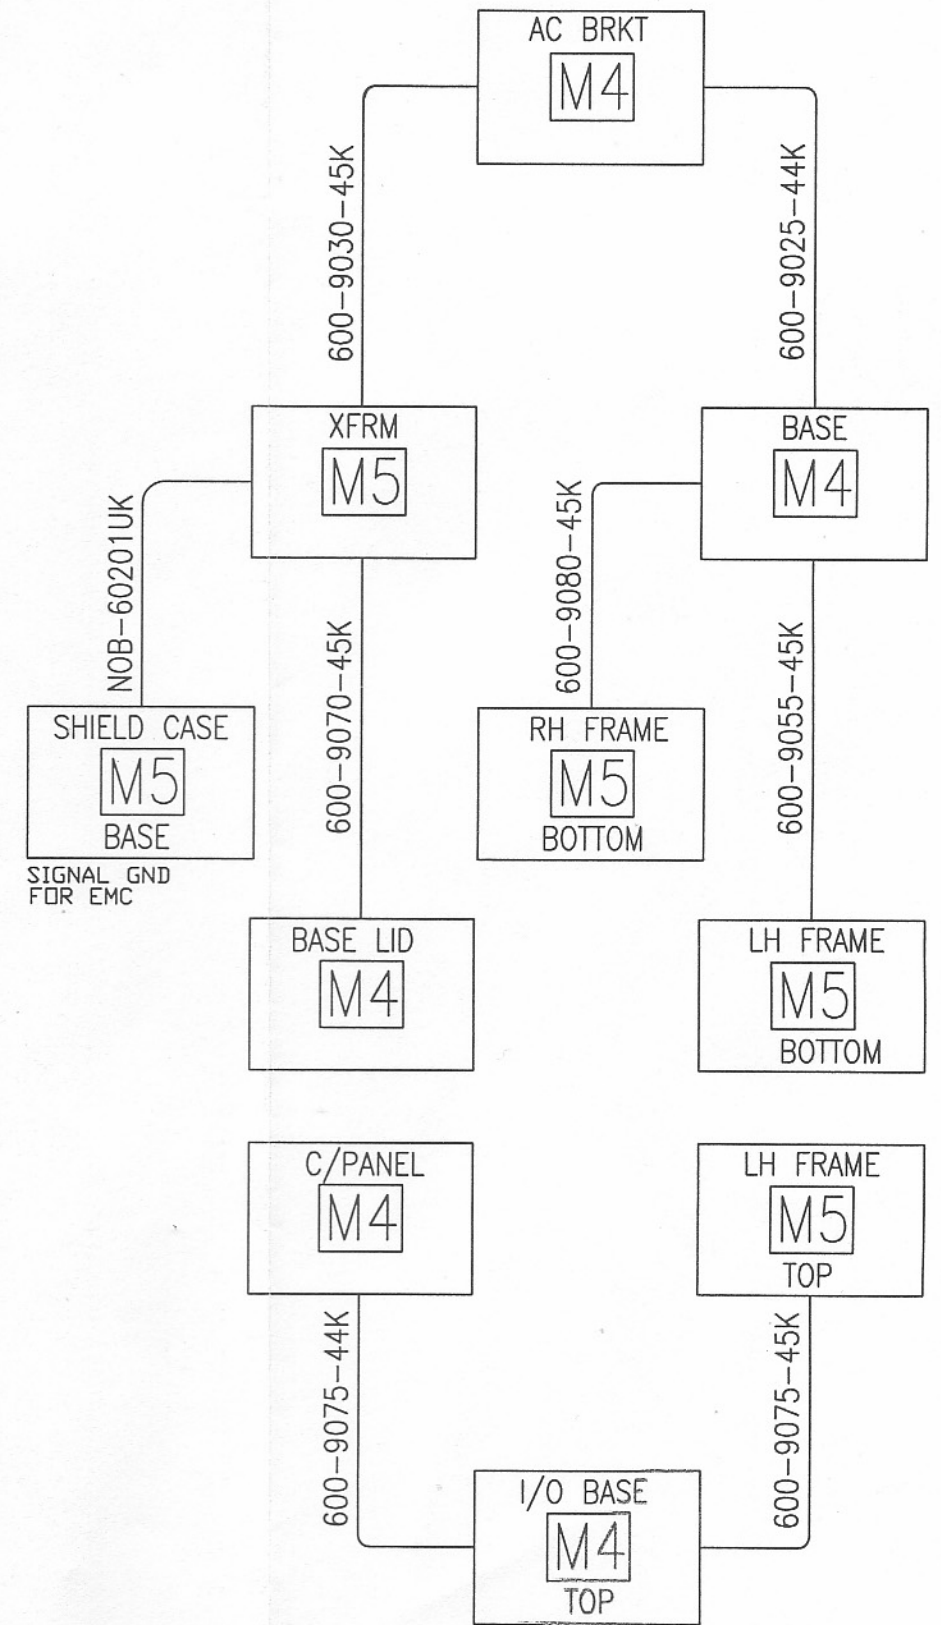

ASSY NOA-1450UK I/O UNIT (NOBURUK 1/2 POS'S C,D,E,F/5)

ANALOGUE OPERATION

ASSY CONTROL PANEL 2A6B

ASSY NOA-1450UK I/O UNIT (NOBURUK 1/2 POS'S C,D,E,F/5)

DIGITAL OPERATION

ASSY CONTROL PANEL 2L12B

EARTH MAP

8	BLACK	F	LIGHT GREEN	C	WHITE
7	BROWN	F	RED	C	WHITE
6	RED	F	RED	C	WHITE
5	WHITE	F	RED	C	WHITE
4	GREEN	F	BROWN	C	WHITE
3	YELLOW	F	SKY BLUE	C	WHITE
2	BLUE	F	PINK	C	WHITE
1	RED	F	GRAY	C	WHITE

NOB-0000UK

DRAWN  
MT  
19/04/99

SEGA SEGA ENTERPRISES,LTD.

NAOMI UNIVERSAL CABI UR NOBURUK 2/2

THIS DRAWING WILL IN NO WAY BE COPIED TO BE REPRODUCED.